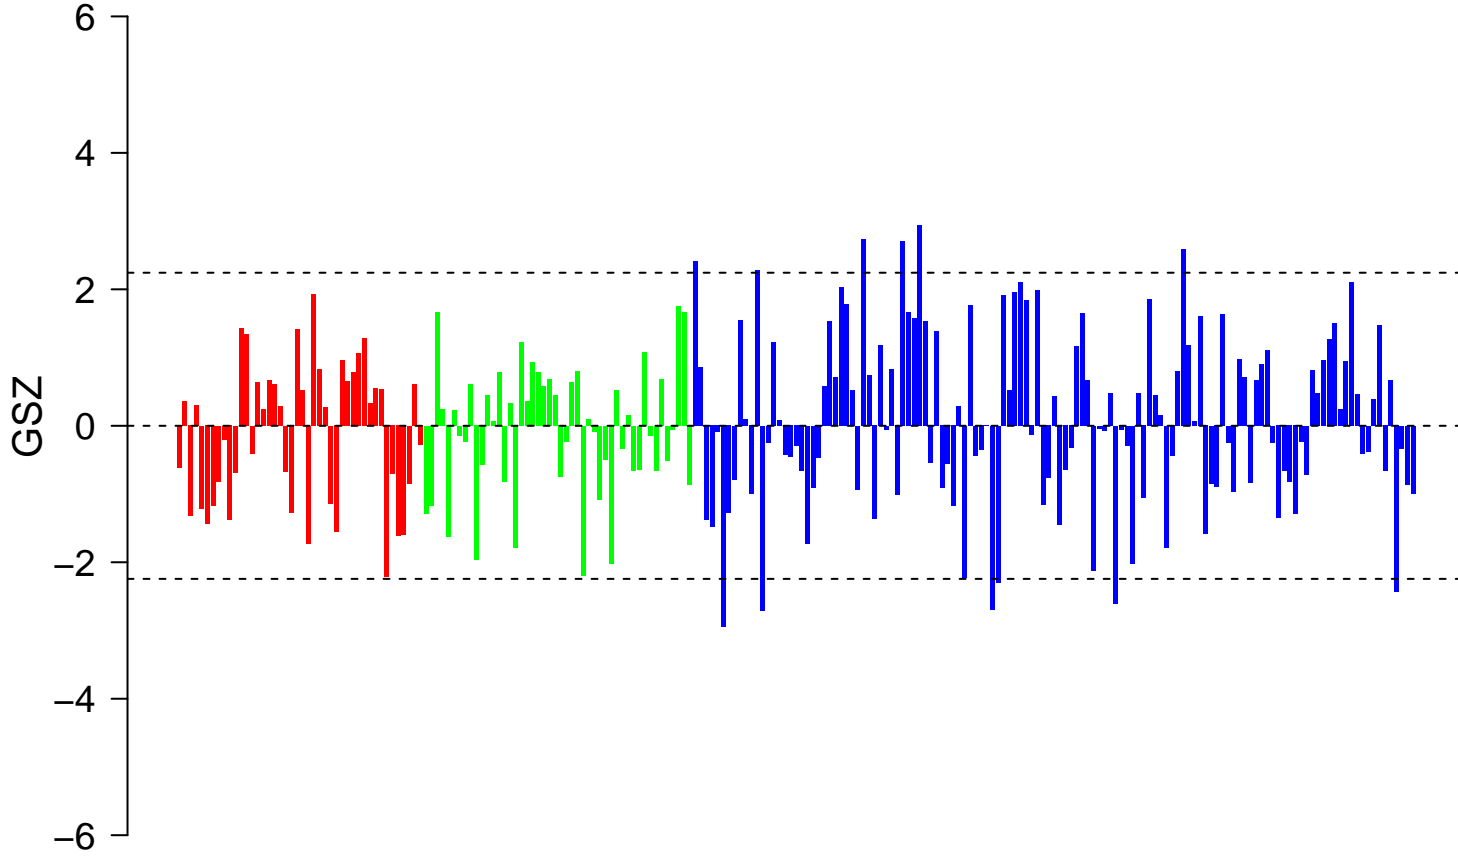

# KYNG\_DNA\_DAMAGE\_BY\_GAMMA\_RADIATION